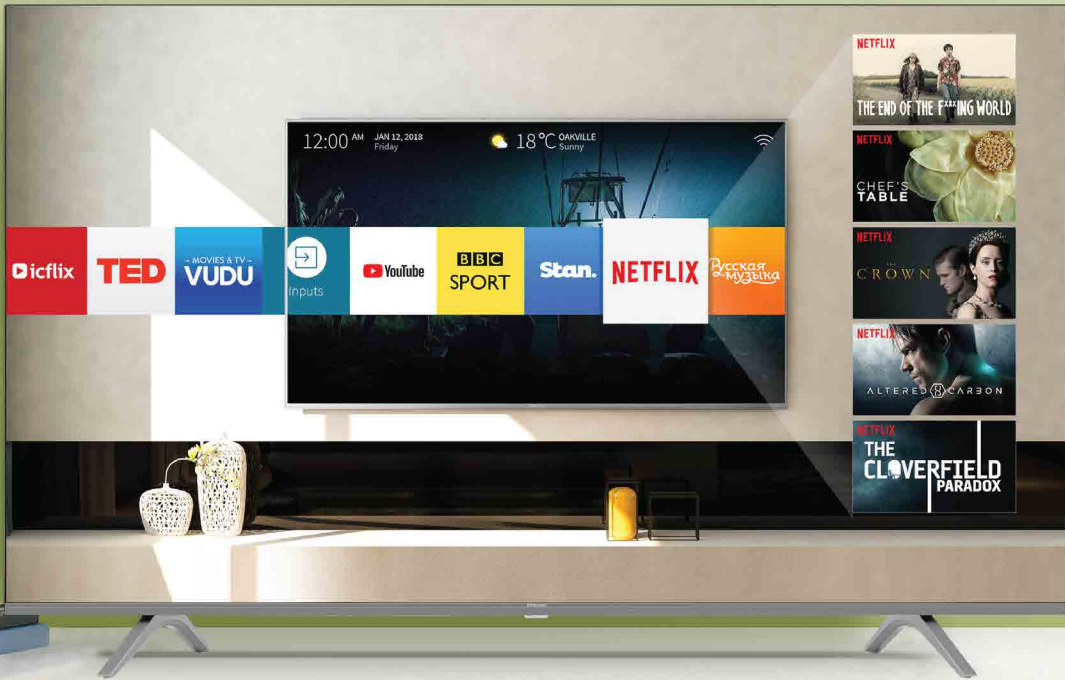

4K UHD SMART TV

androidtv YouTube NETFLIX